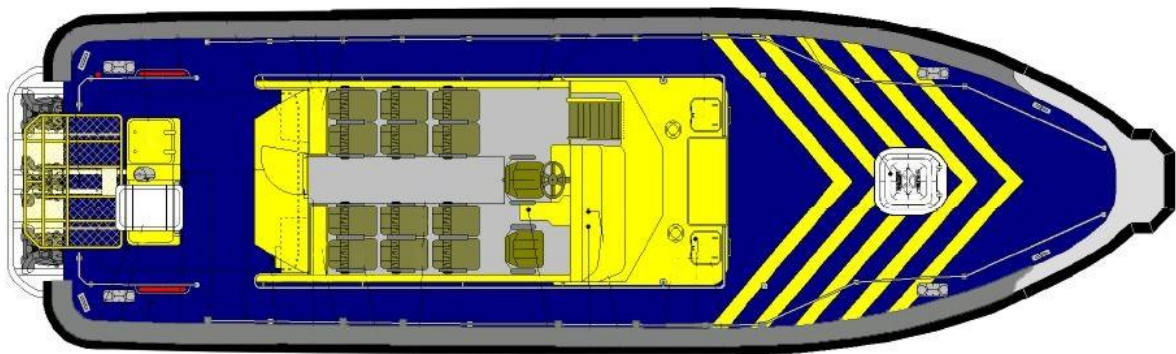

## Callisto Maassluis

**Outboard Profile**

**Deckplan**

**Lower Deckplan**

## Principal dimensions

Length o.a. (m) : 17,31  
Breadth o.a. (m) : 5,20  
Draft (m) : 0,84  
GRT (ton) : 26,58  
NRT (ton) : 26,58  
Aft. Deck : 8 sqm  
Fore Deck : 16 sqm + watertight storage for Luggage and tools etc.

## Accommodation

seats for 12 passengers