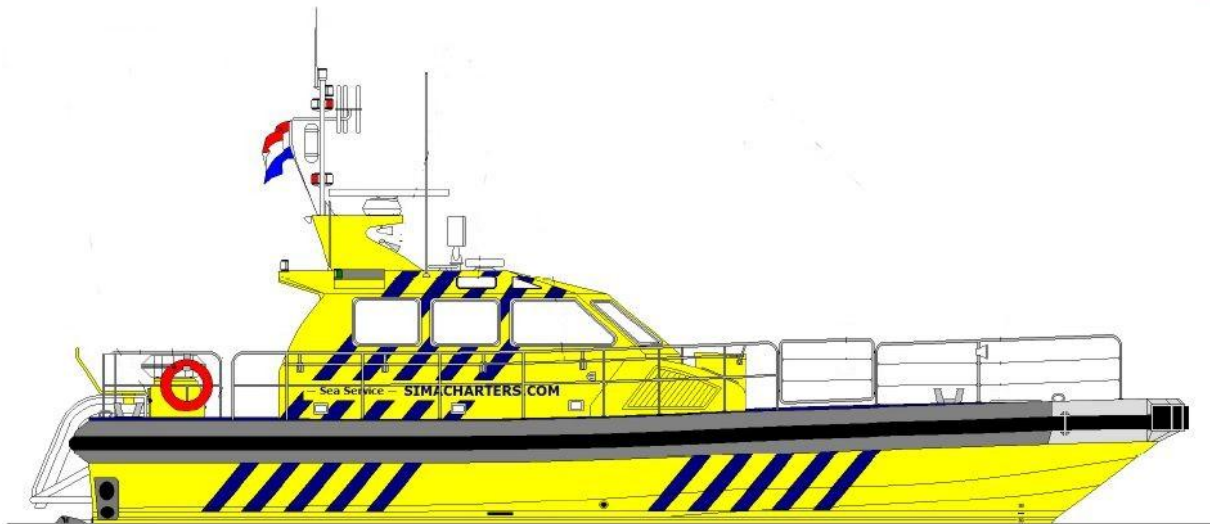

## Callisto Maassluis

**Outboard Profile**

**Deckplan**

**Lower Deckplan**

## Classification / Flag

Year of construction : 2000 complete refit in 2011  
Flag : UK  
Trading area : Coastal waters up to 60 miles  
Call sign / Imo : MZFE7/  
Classification society : Lloyds Register  
Class ship name : UK workboat, pilot endorsement  
Class notation:

## Principal dimensions

Length o.a. (m) : 17,31  
Breadth o.a. (m) : 5,20  
Draft (m) : 0,84  
GRT (ton) : 26,58  
NRT (ton) : 26,58  
Aft. Deck : 8 sqm  
Fore Deck : 16 sqm + watertight storage for Luggage and tools etc.